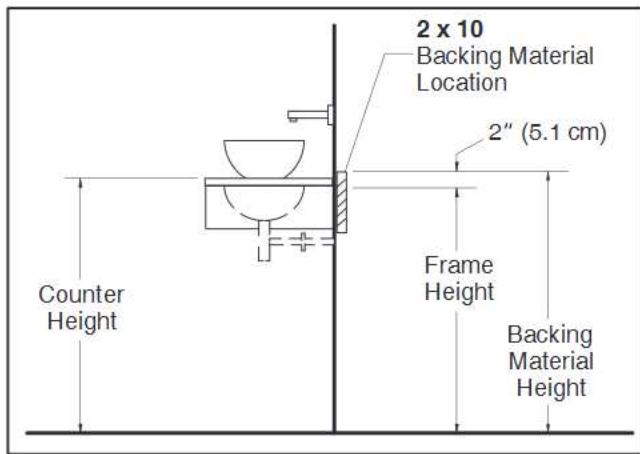

## Technical Information

Recommended countertop size	49" (124.5 cm) x 22" (55.9 cm)
Centerline location	Centerline of sink/faucet to be located at 24-1/2" (62.2 cm) from left edge of countertop
Sink installation	Above-counter

## Installation Notes

Install this product according to the installation manual.

Framing, plumbing, and electrical details can be found on pages 6-8 of the Vanity Series Installation Manual (209-1126).

The vanity series needs special site preparation. Do not install vanities until all framing, plumbing and electrical options rough-ins have been completed and wall surface has been finished. We recommend using the services of a professional installer. Observe all the local building codes.

The vanity series are modular and can be mounted individually or ganged together. When ganging two vanities, the total dimension is the sum of overall vanity minus 1/2" (1.3 cm):  
 $48\text{-}1/2'' (123.2\text{ cm}) + 48\text{-}1/2'' (123.2\text{ cm}) - 1/2'' (1.3\text{ cm}) = 96\text{-}1/2'' (245.1\text{ cm})$ .