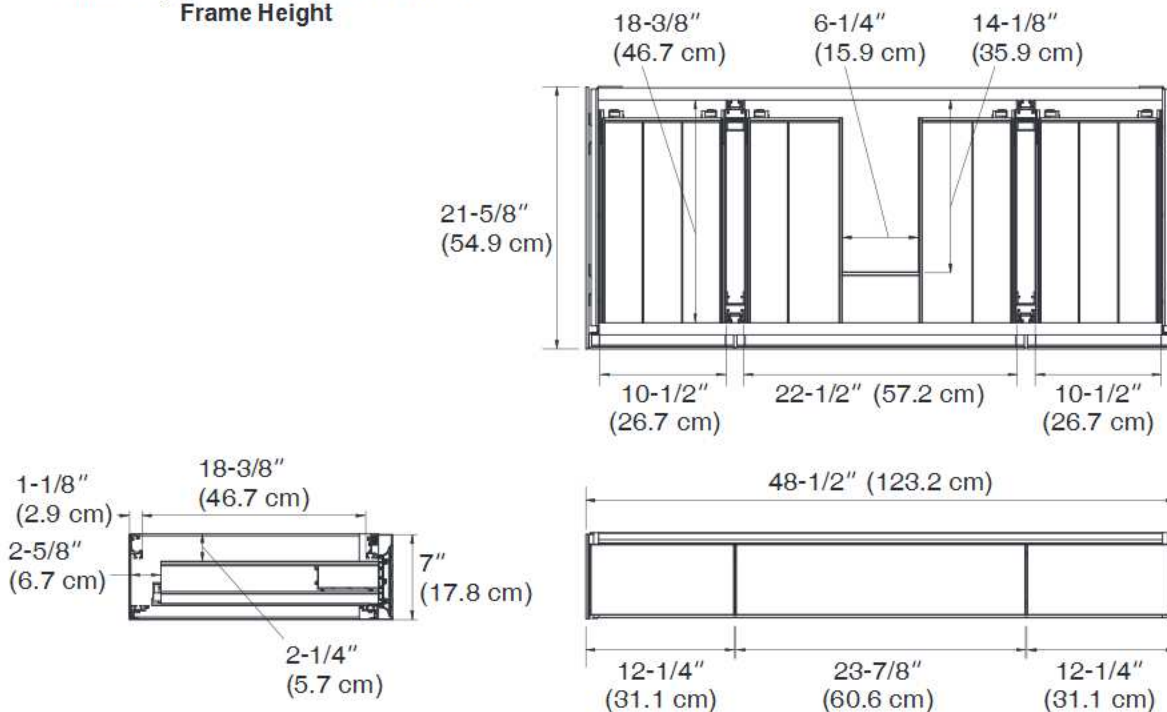

Counter Height less Counter Thickness =
Frame Height